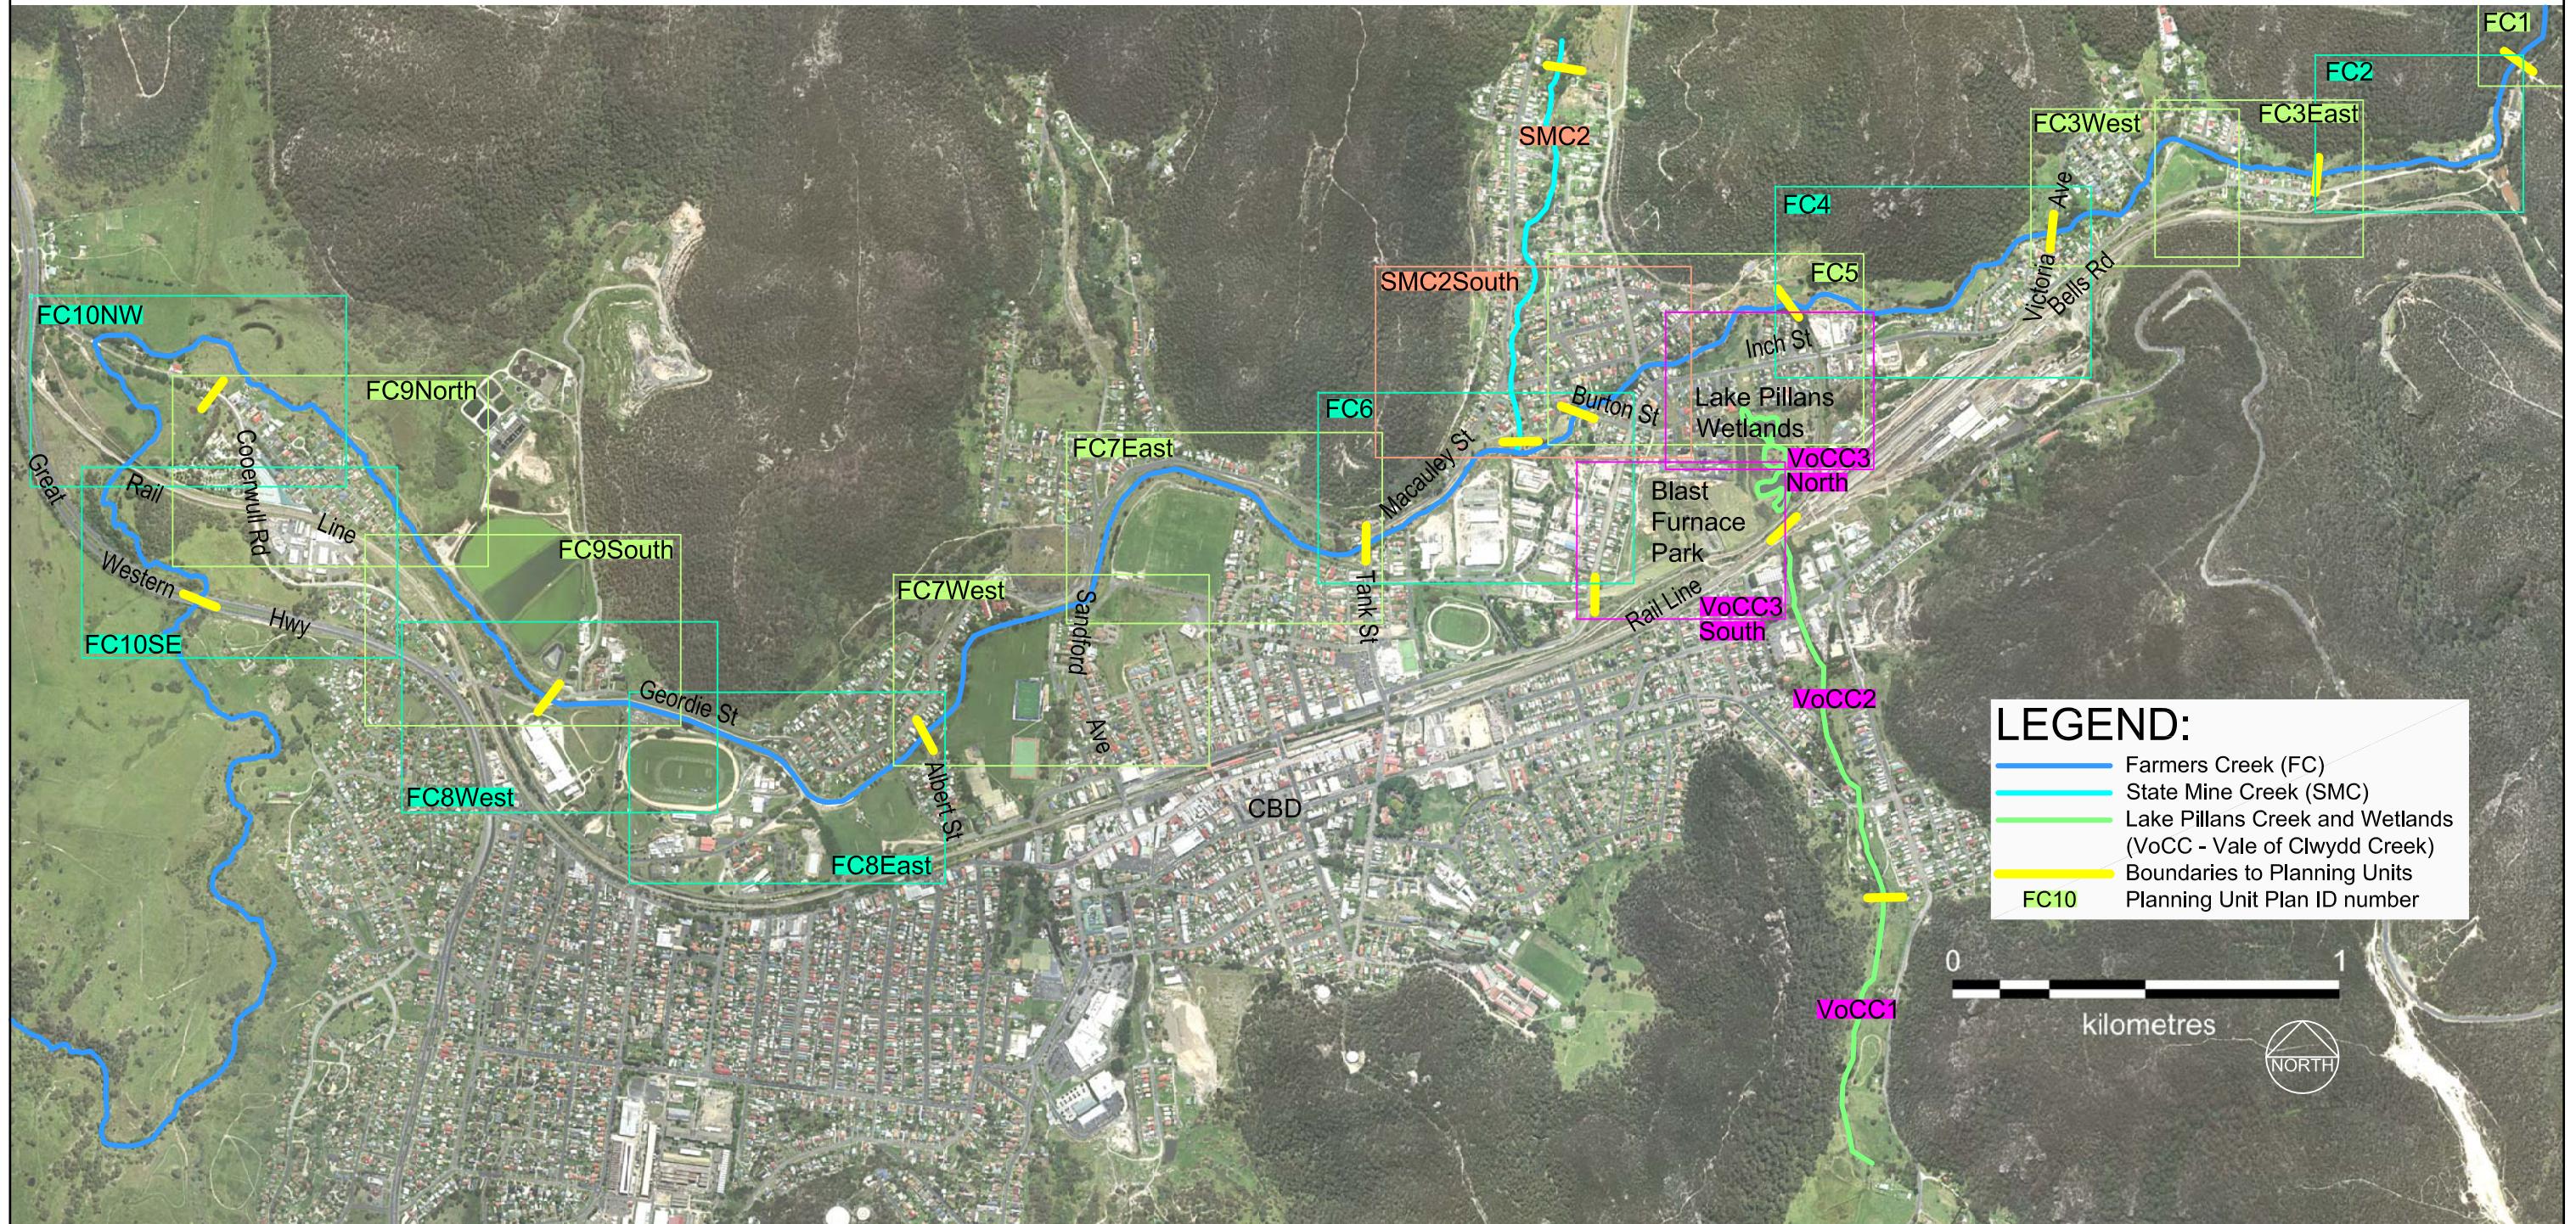

FARMERS CREEK Masterplan

Planning Units - Details Maps Guide

Gondwana Consulting

July 2016

0m

500m

1km

LEGEND:

- Farmers Creek (FC)
- State Mine Creek (SMC)
- Lake Pillans Creek and Wetlands (VoCC - Vale of Clwydd Creek)
- Boundaries to Planning Units
- FC10 Planning Unit Plan ID number

kilometres