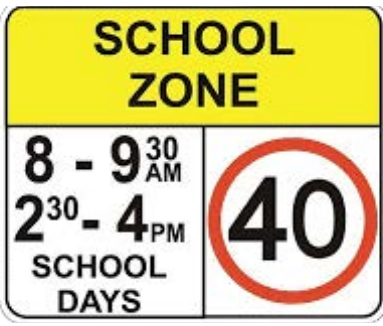

SPEEDING

The speed limit in a school zone is 40km/h. School Zones are in force on all days which are not a weekend, a public holidays or a publicly notified school holiday for government schools. School Zone days include development days / student free days.

Fines apply
Demerit points: 2

BUS ZONE

you must not stop or park in a Bus Zone for any reason unless you are driving a public bus.

You can only park in a Bus Zone if it is timed and you are parking there outside of those times.

Fines apply
Demerit points: 2