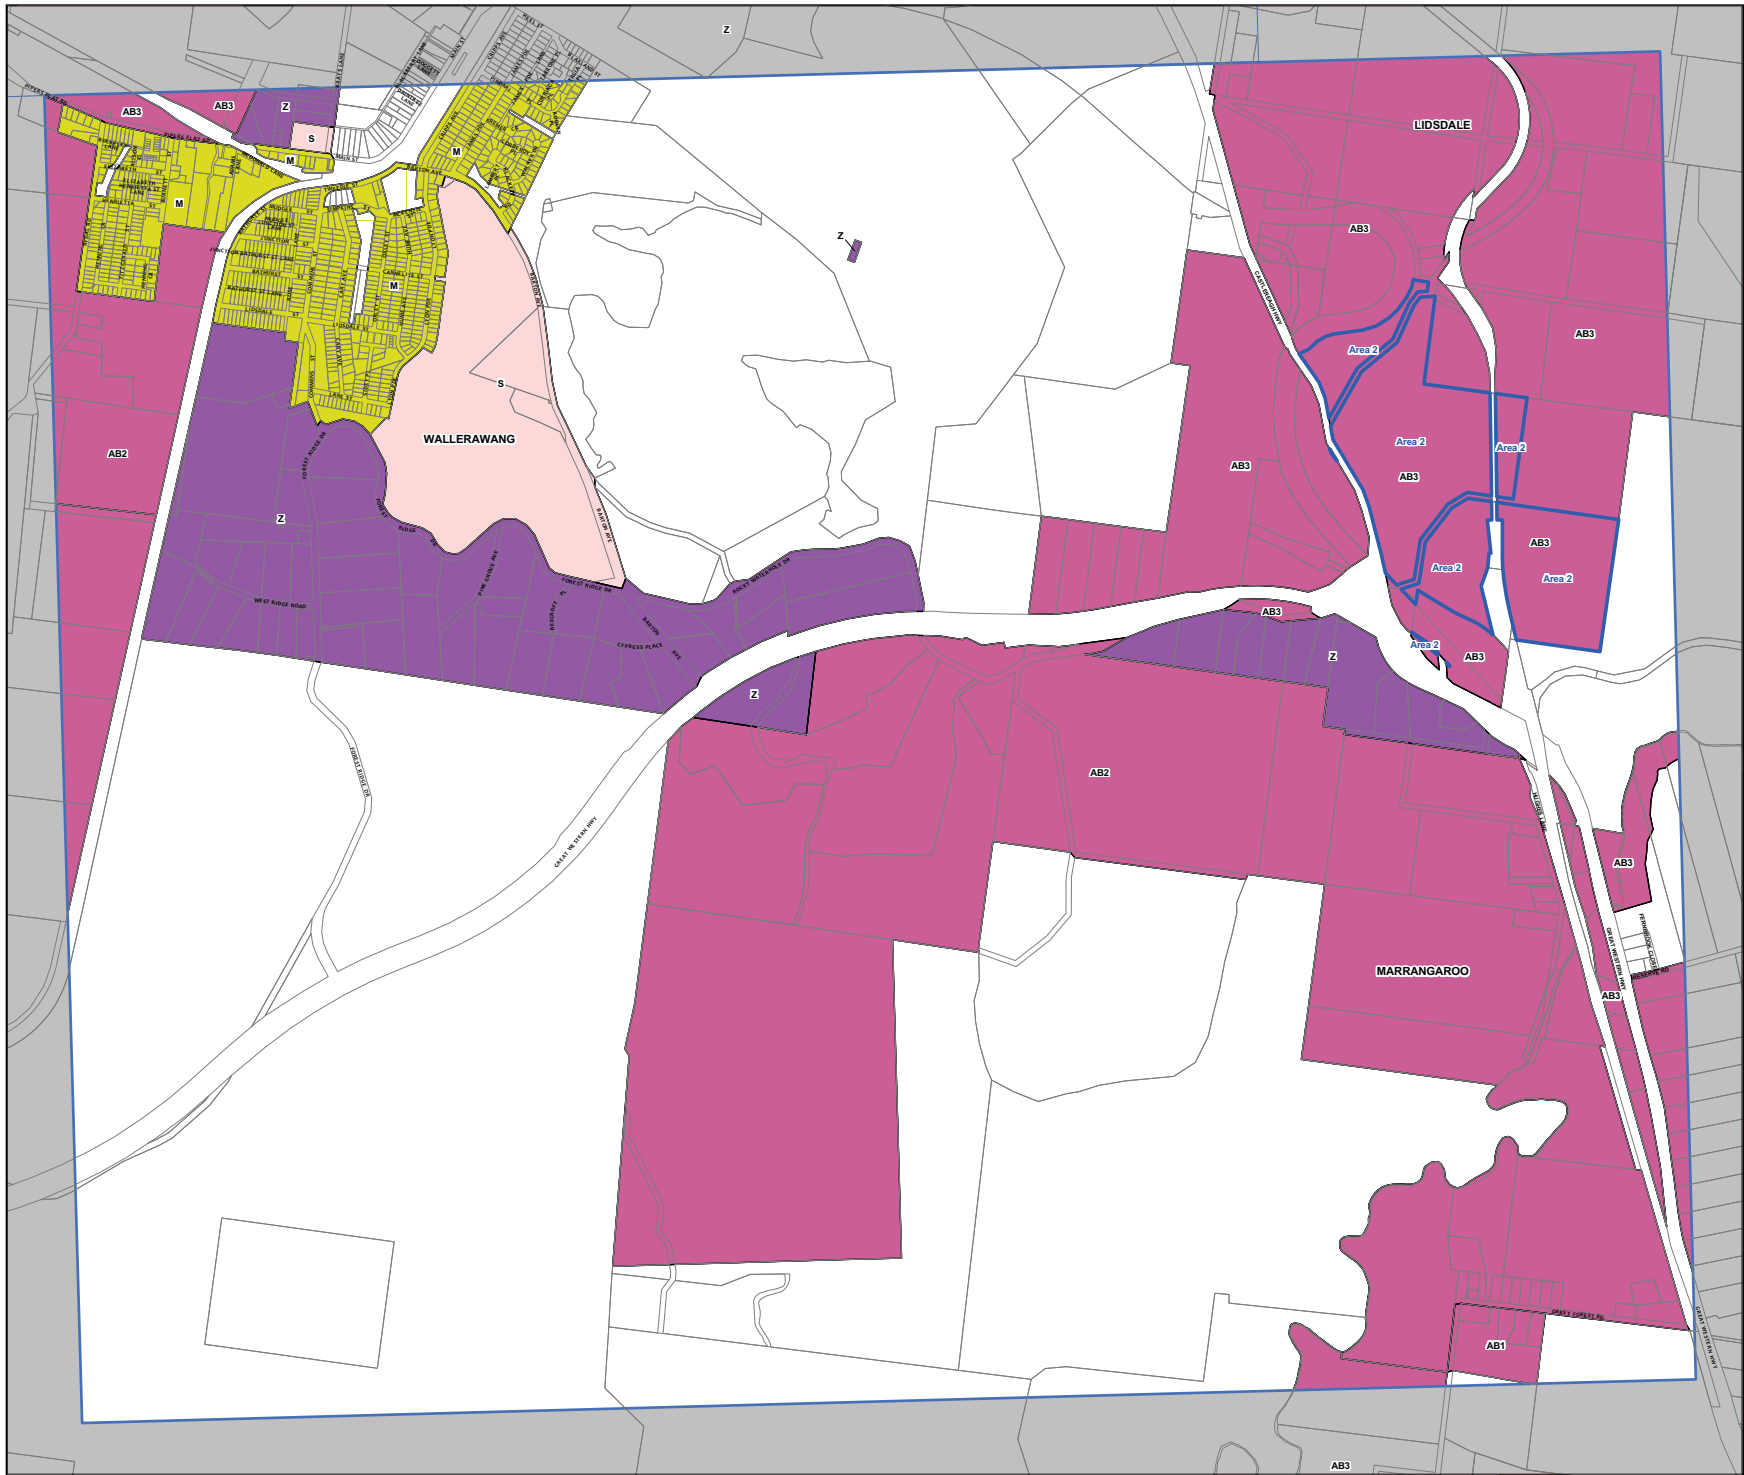

Lithgow Local Environmental Plan 2014

Lot Size Map – Sheet LSZ_002F

Minimum Lot Size

LOT SIZE

D	300m ²
F	400m ²
M	600m ²
S	800m ²
V	2,000m ²
W	4,000m ²
Z	2Ha
AB1	10Ha
AB2	20Ha
AB3	40Ha
AD	100Ha

	Area 1
	Area 2

Cadastr

	Cadastr 01/02/2019 @ Spatial Serv
--	-----------------------------------

Scale: 1:20,000 @ A3

Projection: GDA 1994
MGA Zone 56