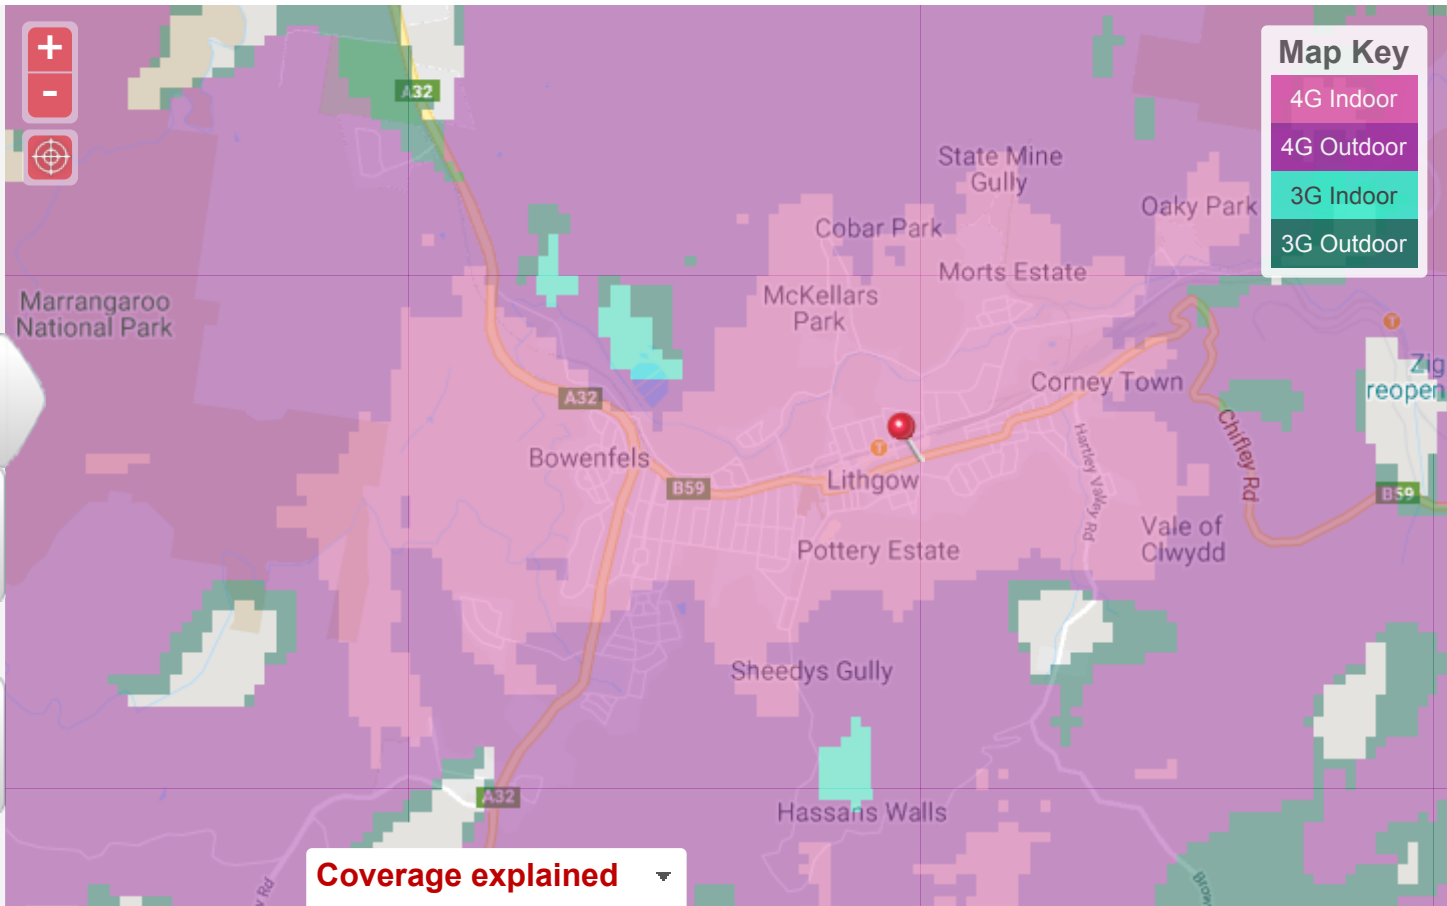

Planned Improvements Within 3 months

Map Key

- 4G Indoor
- 4G Outdoor
- 3G Indoor
- 3G Outdoor

Coverage explained

- 4G** **3G**
- 4G/3G Indoor**, you can expect to be able to make and receive voice calls, and send and receive texts.
- 4G/3G Outdoor**, it's unlikely that you'll have a signal inside, but outside it should be fine. Look out for more improvements coming soon.