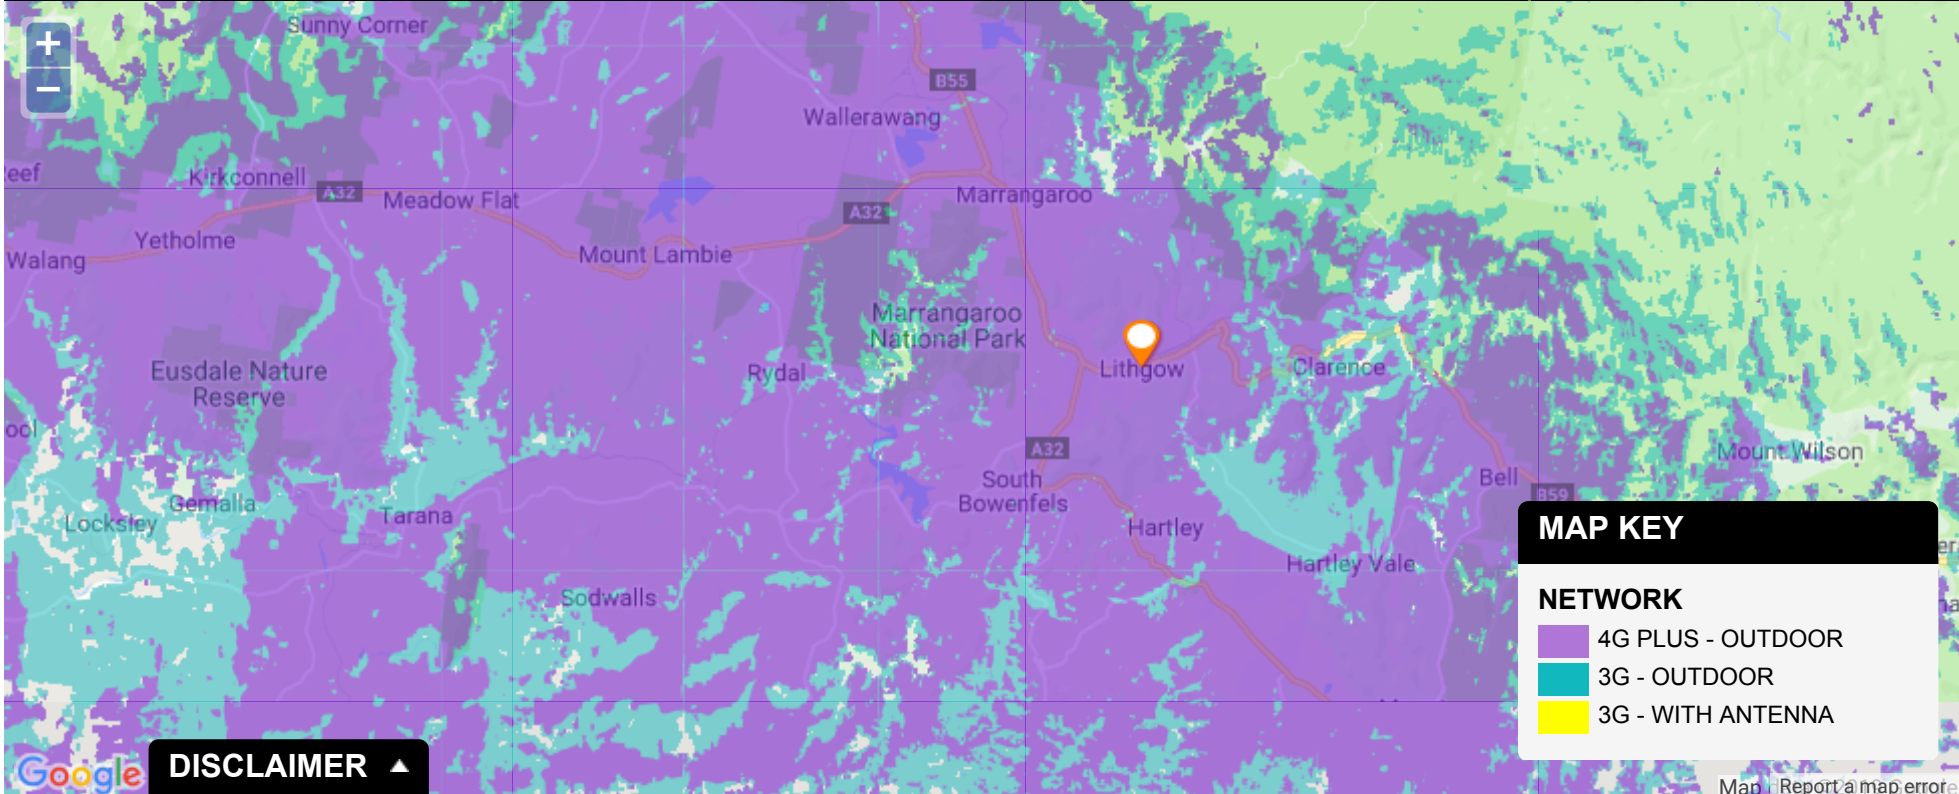

MOBILE COVERAGE

Enter and select your address or postcode

LITHGOW NSW 2790

ANY 4G DEVICE

4G
Superfast web browsing, downloading, watching videos AND everything our 3G Networks have to offer.

DISCLAIMER

Outages in the Area Future Coverage 3 MTHS 6 MTHS Satellite View