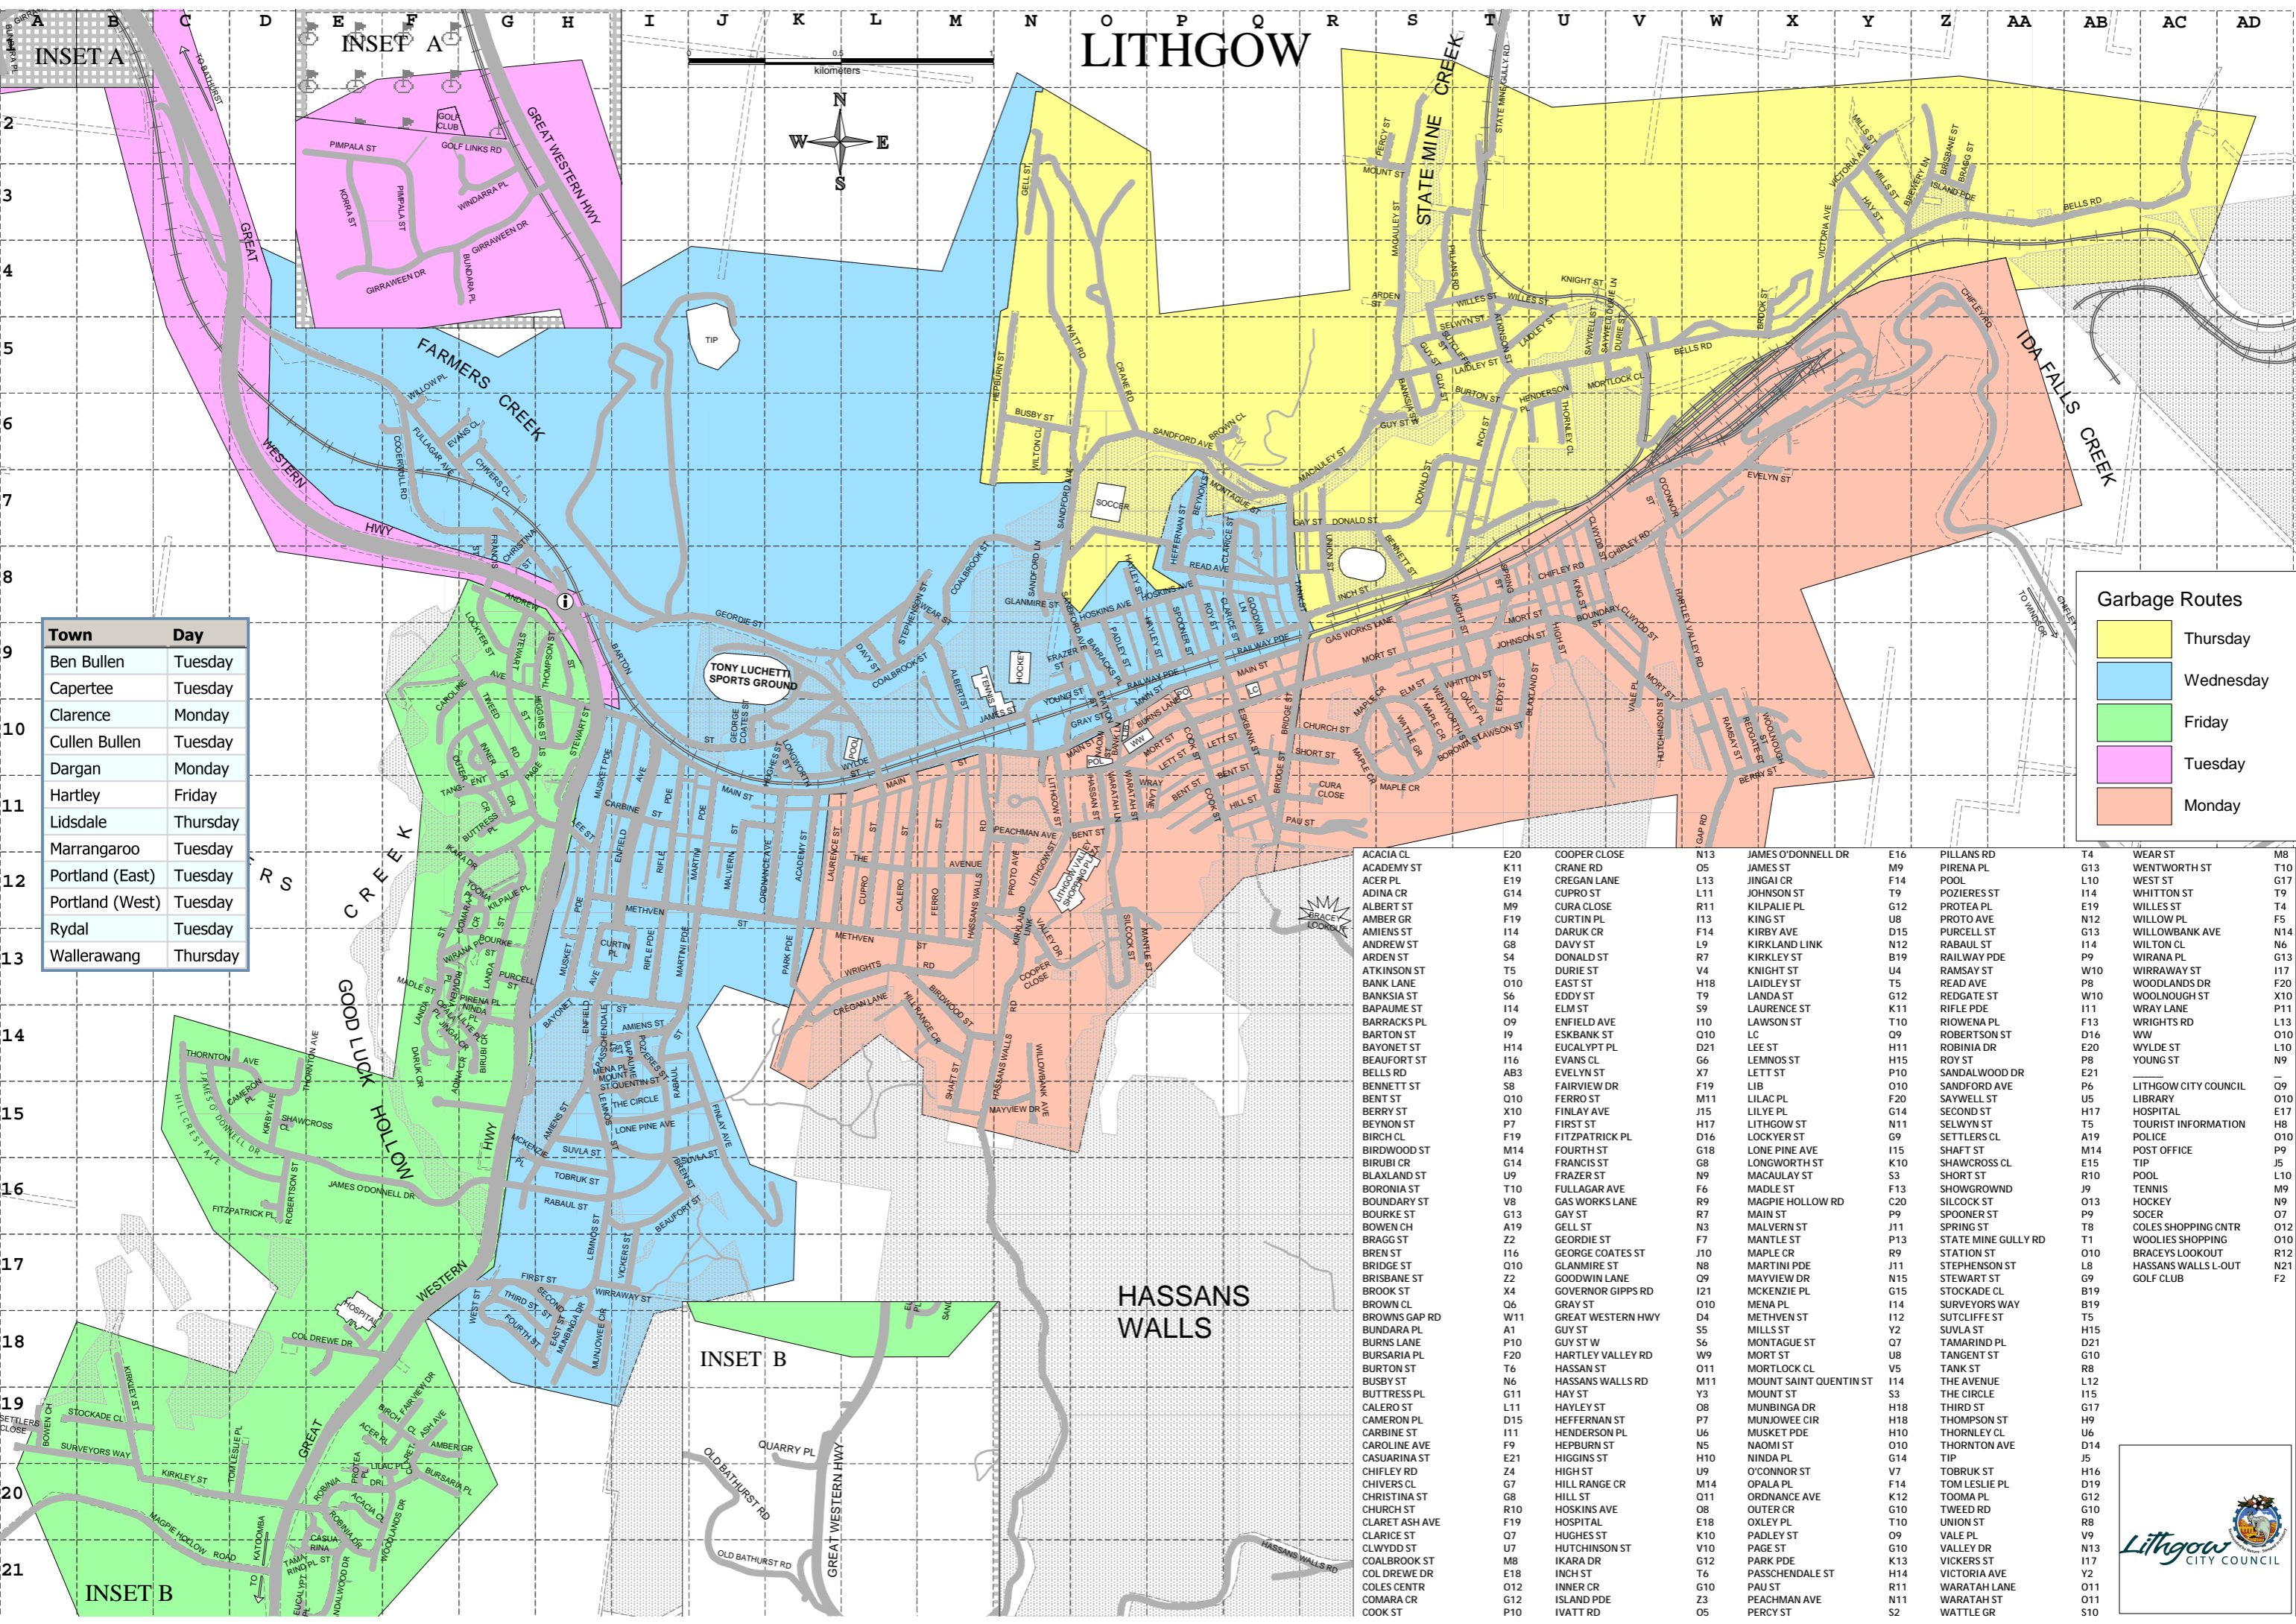

LITHGOW

0 1 2 kilometers

Town	Day
Ben Bullen	Tuesday
Capertee	Tuesday
Clarence	Monday
Cullen Bullen	Tuesday
Dargan	Monday
Hartley	Friday
Lidsdale	Thursday
Marrangaroo	Tuesday
Portland (East)	Tuesday
Portland (West)	Tuesday
Rydal	Tuesday
Wallerawang	Thursday

Garbage Routes

- Thursday
- Wednesday
- Friday
- Tuesday
- Monday